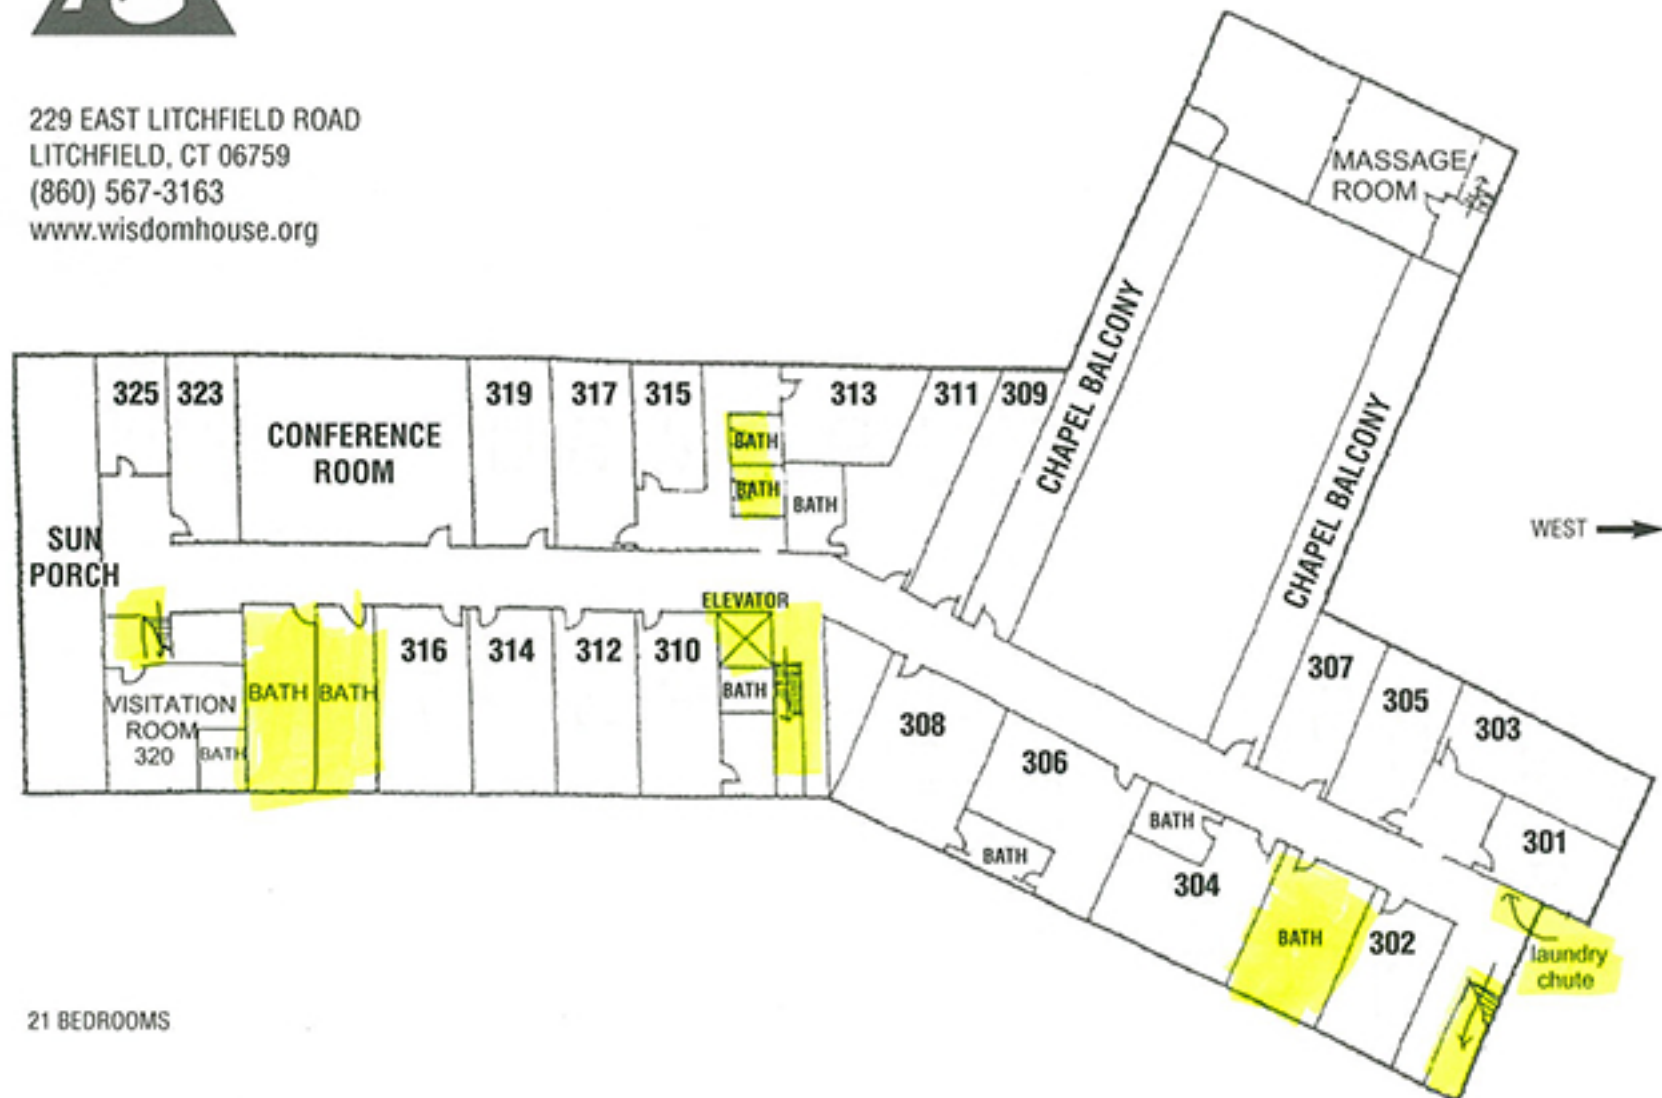

WISDOM HOUSE

229 EAST LITCHFIELD ROAD
LITCHFIELD, CT 06759
(860) 567-3163
www.wisdomhouse.org

LEVEL 1, MAIN BUILDING

WISDOM HOUSE

229 EAST LITCHFIELD ROAD
LITCHFIELD, CT 06759
(860) 567-3163
www.wisdomhouse.org

LEVEL 2, MAIN BUILDING

WISDOM HOUSE

229 EAST LITCHFIELD ROAD
LITCHFIELD, CT 06759
(860) 567-3163
www.wisdomhouse.org

21 BEDROOMS

LEVEL 3, MAIN BUILDING

WISDOM HOUSE

229 EAST LITCHFIELD ROAD
LITCHFIELD, CT 06759
(860) 567-3163
www.wisdomhouse.org

LEVEL 4, MAIN BUILDING

WISDOM HOUSE

229 EAST LITCHFIELD ROAD
LITCHFIELD, CT 06759
(860) 567-3163
www.wisdomhouse.org

THE FARMHOUSE

13 BEDROOMS
16 BEDS
2 SOFA BEDS (PARLOR AND ROOM 2)

NOOK = SITTING AREA